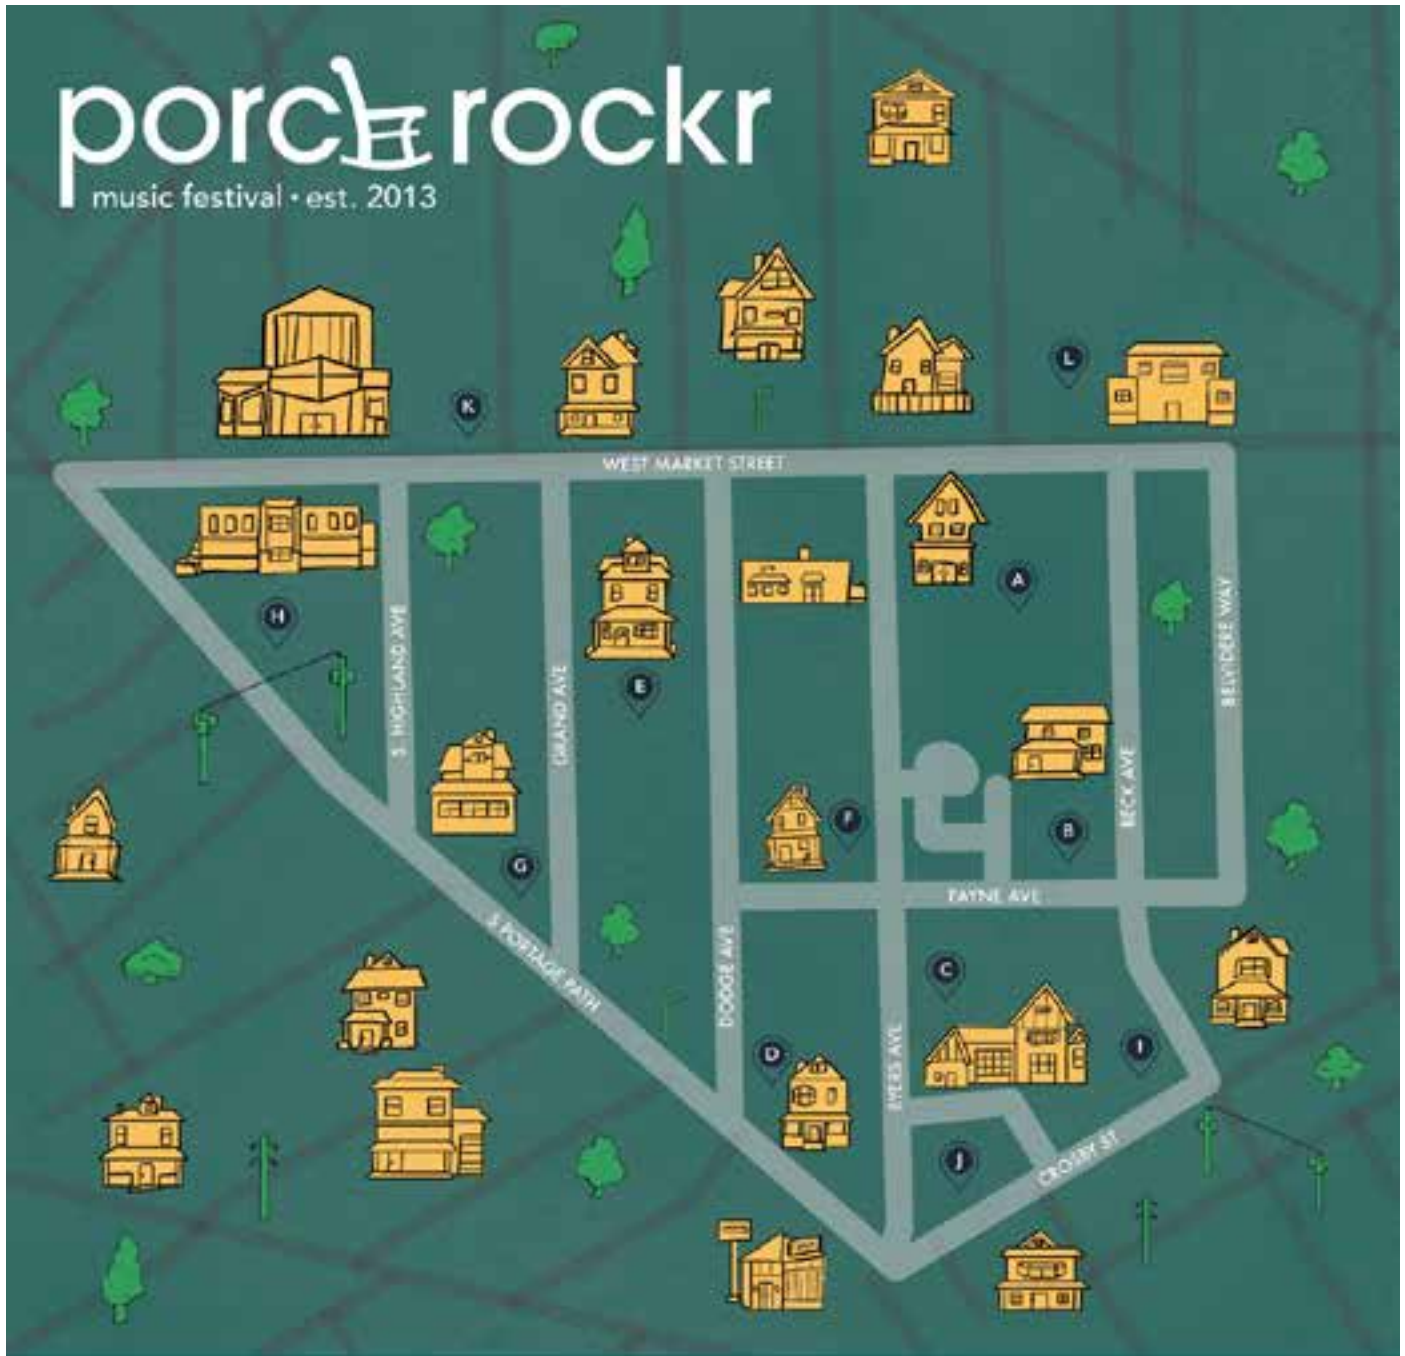

SPIRIT OF THE BEAR
 DEEPLY STAN
 CHURCH & JERRY WISDOM
 HILL AND HERMS
 TWIN ATOM
 AXON MENSION
 FANCYLESS
 AKRON DISTRICT THE BAND
 SOUL SLINGERS
 CITY STREET
 THE JOY
 THE CHANGE
 THE WOODS

Sketches

House Line Art

porch rockr
porch rockr
porch rockr

porch
rockr

Main Logo

porc^h rockr

Variations

porc^h rockr

porc^h rockr

Reference Images

Poster Progress

BANDS	<p>A Chanille Kazadi Indre Ange Haze DETENTION</p>	<p>D Kodachrome Babies Christopher Soulby Colorvine</p>	<p>G Honeyland Big Pop Framedrifter The Full Flavor</p>	<p>J Wake Magnolia The Southside Model Rockets</p>
	<p>B The Beyonderers De Riffs Fatback Mango The Super Babe</p>	<p>E Jeff Klemm & The Letters Twin Atomic Wo Hop Madness The Shoohoms</p>	<p>H Language The Modernes Bask Oregon Peanut Butter Troll</p>	<p>K Rock Salt & Nails The Porch Shaks Summit Sky Swop Meet</p>
	<p>C Galactic Sedan Rubber City Ukes Uptowne Buddha Black Beans and Nepali Hot</p>	<p>F One Fine Day THE WOOVS The Labra Brothers</p>	<p>I Rye Valley D. Aky The You Suck Flying Circus</p>	<p>L So Nectar Cult Kids Like Tyrants The Kahuna Kings</p>